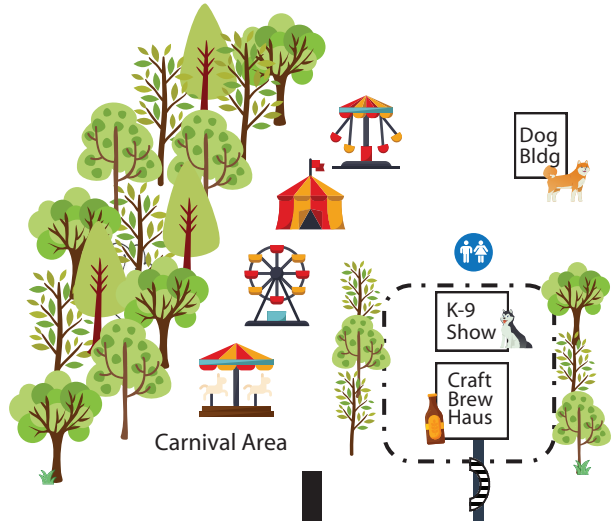

To Lake Elmo

Manning Ave

To Stillwater

Right Turn Only

40th Ave.

South Parking  
Public  
Vendors

Carnival Area

Dog Bldg

K-9 Show

Craft Brew Haus

42nd Ave.

Horse Barn

Horse Arena

43rd Ave.

North Parking  
Public  
Vendors

Mc Fair Ave.

Mc Fair Ave.

Grandstands

Demo/Truck Pull Area

Southeast Parking Staff  
**PERMIT REQUIRED**

41st St. N.

Exhibit A

Exhibit B

Exhibit C

North Track