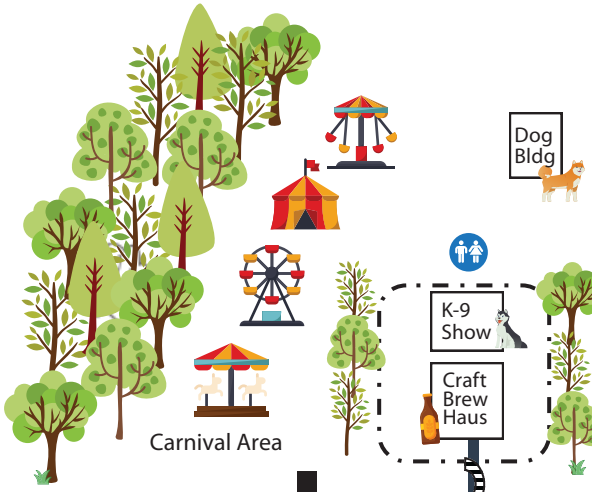

To Lake Elmo

Manning Ave

To Stillwater

Right Turn Only

40th Ave.

South Parking
Public
Vendors

Carnival Area

Dog Bldg

K-9 Show

Craft Brew Haus

42nd Ave.

Horse Barn

Horse Arena

43rd Ave.

North Parking
Public
Vendors

Mc Fair Ave.

Mc Fair Ave.

Grandstands

Demo/Truck Pull Area

Southeast Parking Staff
PERMIT REQUIRED

41st St. N.

Exhibit A

Exhibit B

Exhibit C

Park Pavilion

BINGO

Beer Garden

Main Stage

Rabbits Poultry

BMX Bikes

4-H Bldg.

Cattle