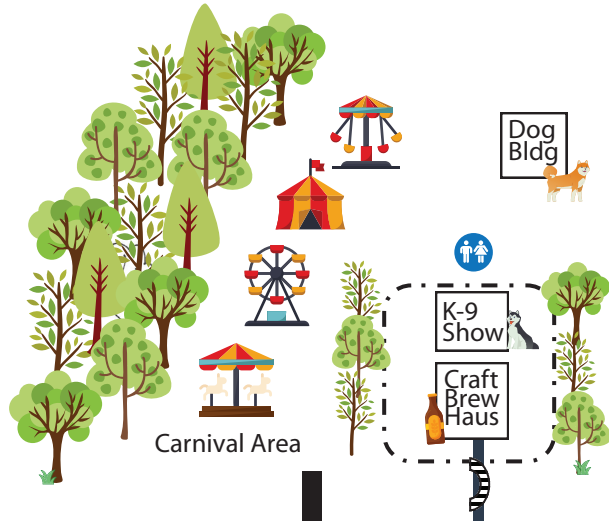

To Lake Elmo

Manning Ave

To Stillwater

Right Turn Only

40th Ave.

South Parking  
Public Vendors

Carnival Area

Dog Bldg

K-9 Show  
Craft Brew Haus

42nd Ave.

West Parking  
Public Vendors

Horse Barn

Horse Arena

43rd Ave.

Mc Fair Ave.

Grandstands

- Pickup See-Saw
- Truck Pull
- Garden Tractor
- Auto Cross
- Demo Derby
- Tractor Pull

Southeast Parking Staff  
**PERMIT REQUIRED**

41st St. N.

Exhibit A  
Exhibit B  
Exhibit C  
Exhibit D / **BINGO**  
Rain Gardens

Maintenance Garden  
Shop

Master Gardeners  
Garden/Picnic Compost Areas

Hooley Hall-4-H Dining Hall

Vendor Area  
Main Stage  
Beer Garden  
Rabbits Poultry

4-H Bldg.

Park Pavilion

FFA Barnyard

BMX Bikes