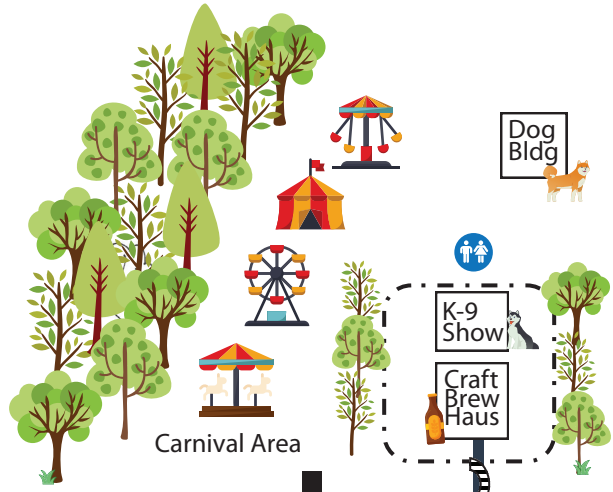

To Lake Elmo

Manning Ave

To Stillwater

Right Turn Only

40th Ave.

South Parking
Public
Vendors

Carnival Area

Dog Bldg

K-9 Show
Craft Brew Haus

42nd Ave.

Horse Barn

Horse Arena

43rd Ave.

Mc Fair Ave.

Grandstands

- Pickup See-Saw
- Truck Pull
- Garden Tractor
- Motokazie
- Demo Derby
- Tractor Pull

BMX Bikes

4-H Bldg.

FFA Barnyard

Park Pavilion

Beer Garden

Rabbits Poultry

42nd Ave.

Cattle

Swine & Sheep

Goats

West Judging Arena East

Judging Tent

Outdoor Arena

East Parking Superintendents
PERMIT REQUIRED

Mc Fair Ave.

Northeast Parking Superintendents
PERMIT REQUIRED